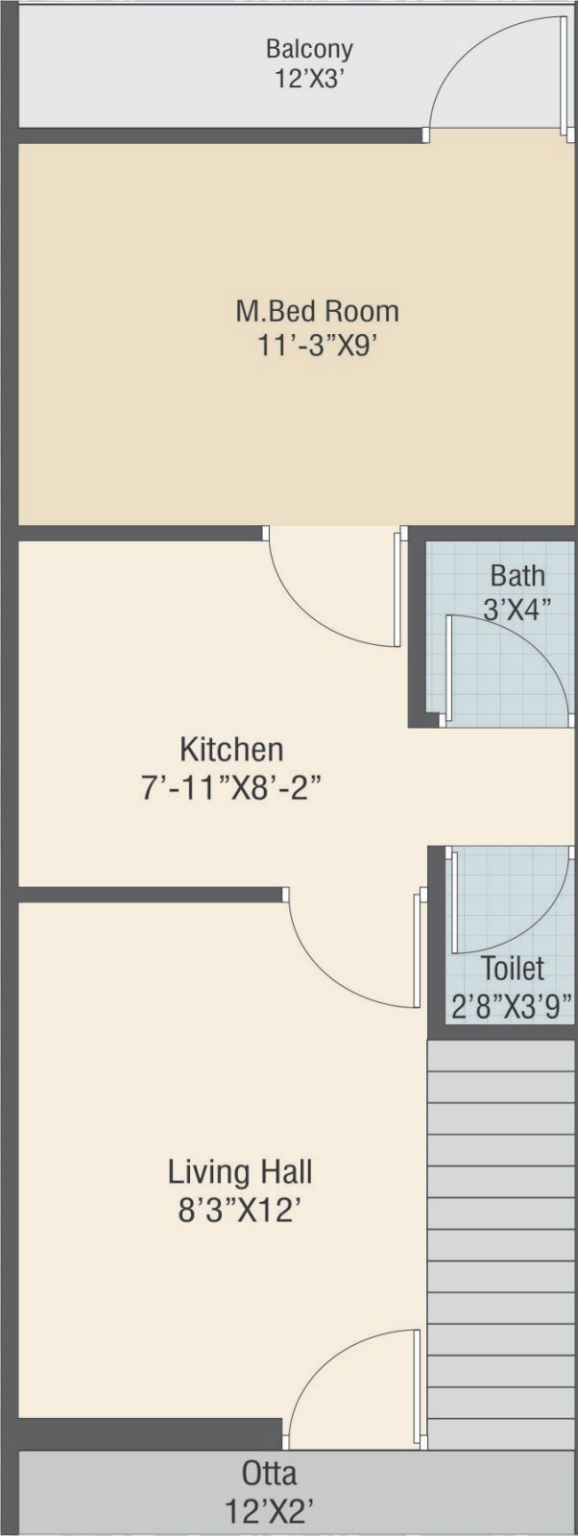

R.C. Road

Main Gate

**12X36**  
GROUND FLOOR PLAN

**18X36**  
GROUND FLOOR PLAN